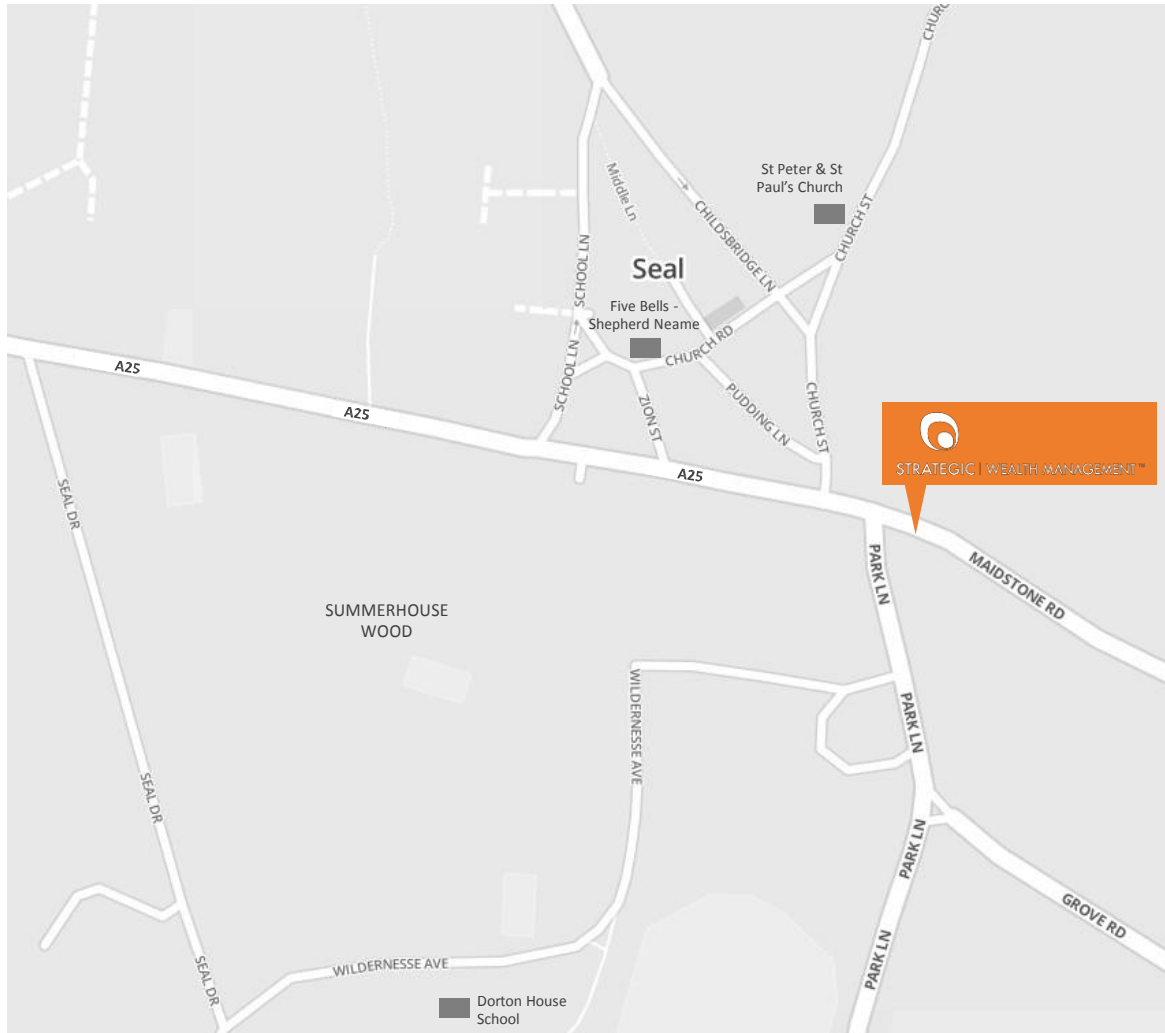

STRATEGIC | WEALTH MANAGEMENT™

DIRECTIONS TO OUR OFFICE

Strategic Wealth Management Limited
1 East Point, Seal
Kent TN15 0EG

T. 01732 760 000

E. info@strategic.uk.net

W. www.strategicwealth.co.uk

DRIVING

- Our offices are located in Seal, off the A25 at the top of the High Street as you approach from Borough Green.
- As you drive through the gates and down into the car park you will find our parking on the left hand side at the bottom of the stairs.
- Walk up the stairs and you will find our office located at the top, to the left hand side.

PUBLIC TRANSPORT

- The nearest train station is Sevenoaks.
- As you come out of the station there is a Taxi rank to the left. The journey to our office will take no more than 10 minutes.